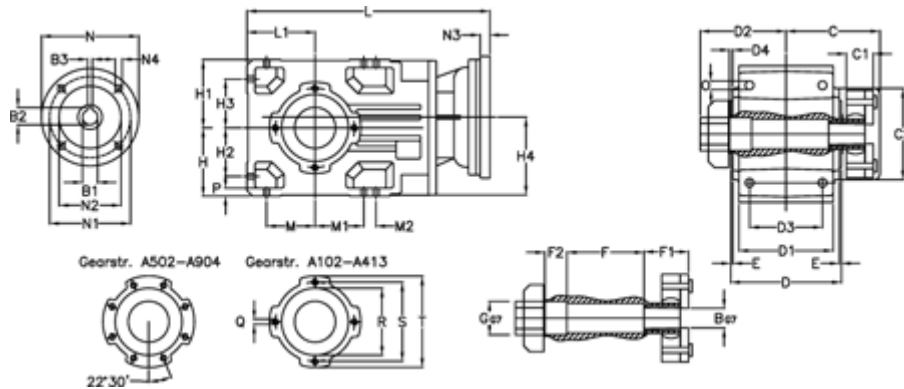

Article number: 296003517186425

Description: Bevel helical gearbox  
A353QF40-171,8-P71B5

## Measures

B = 40	D1 = 166	F2 = 53	L = 417.0	N3 = 4,5
B1 = 14	D2 = 80	G = 42	L1 = 100	N4 = M8x16
B2 = 16.3	D3 = 135	GA = 43	M = 73.0	O = 12.0
B3 = 5	d4 = 5.0	H = 100	M1 = 73.0	P = 11
C = 70.0	Description = A353 QF-xx P71 B5	H1 = 100	M2 = 11	Q = M10x17
C1 = 24	E = 3.5	H2 = 73.0	N = 160	R = 110
C2 = 90.0	F = 12.0	H3 = 73.0	N1 = 130	S = 130
D = 173	F1 = 48.0	H4 = 114.0	N2 = 110	T = 150